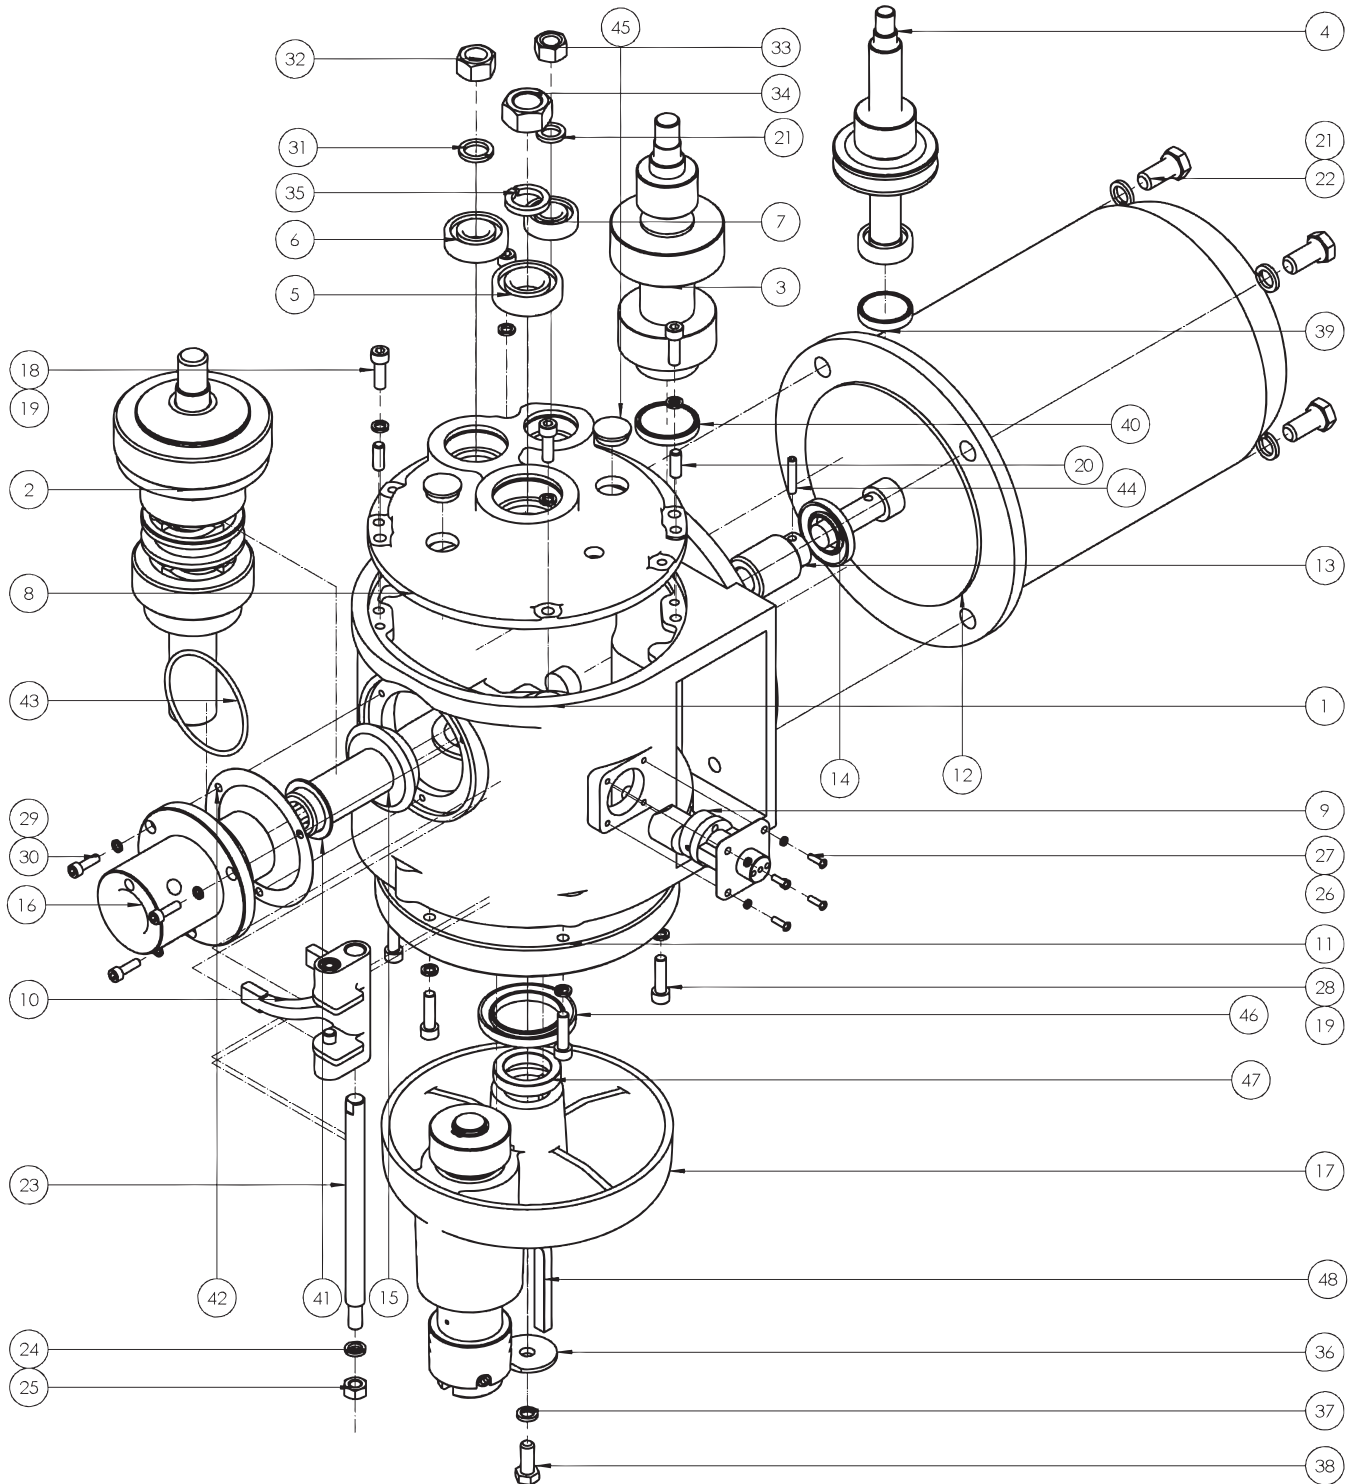

Parts Breakdown

Model MX-CN-0040 44389

General Assembly

Parts Breakdown

Model MX-CN-0040 44389

Head

Parts Breakdown

Model **MX-CN-0040** 44389